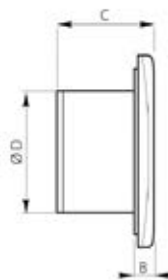

- Construction:
- White finish
 - Non-return hatch incorporated in all models
 - Built with recyclable materials

- Version:
- BASIC: works with the light switch or standalone
 - TIMER: works with adjustable electronic timer
 - LL: Long Life ball bearings

Technical characteristics

Model	Version	Speed (r/min)	Power (W)	Airflow (m³/h)	Sound level dB(A)	Weight (Kg)
EDMF-100	Basic	2300	14	95	34	0.51
EDMF-100-T	Timer	2300	14	95	34	0.51
EDMF-100-LL	LL	2300	14	95	34	0.51
EDMF-100-LL-T	LL/Timer	2300	14	95	34	0.51
EDMF-120	Basic	2400	16	180	35	0.61
EDMF-120-T	Timer	2400	16	180	35	0.61
EDMF-120-LL	LL	2400	16	180	35	0.61
EDMF-150	Basic	2400	24	292	38	0.97
EDMF-150-T	Timer	2400	24	292	38	0.97
EDMF-150-LL	LL	2400	24	292	38	0.97

Dimensions in mm

Model	ØA	B	C	ØD
EDMF-100	159	17	77	98
EDMF-120	179	17	89	119
EDMF-150	214	17	96	156

Accessories

See accessories section.

Decorative grille

Backdraught louvre

Electronic speed controllers

Characteristic curves