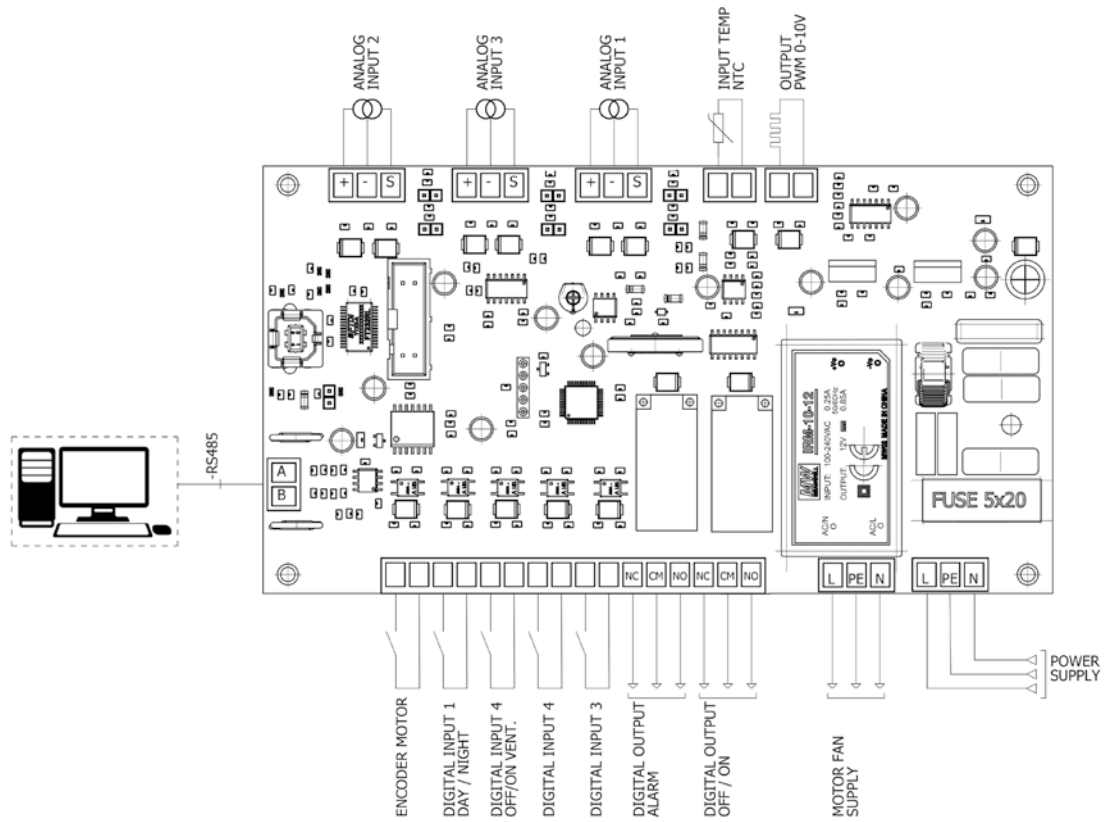

Connections

THE IDEAL ACCESSORY FOR EC TECHNOLOGY MOTOR VENTILATION SYSTEMS

The EC CONTROL system is **compatible with our controlled mechanical ventilation systems (CMVs) equipped with EC Technology motors**, allowing automatic regulation of those systems.